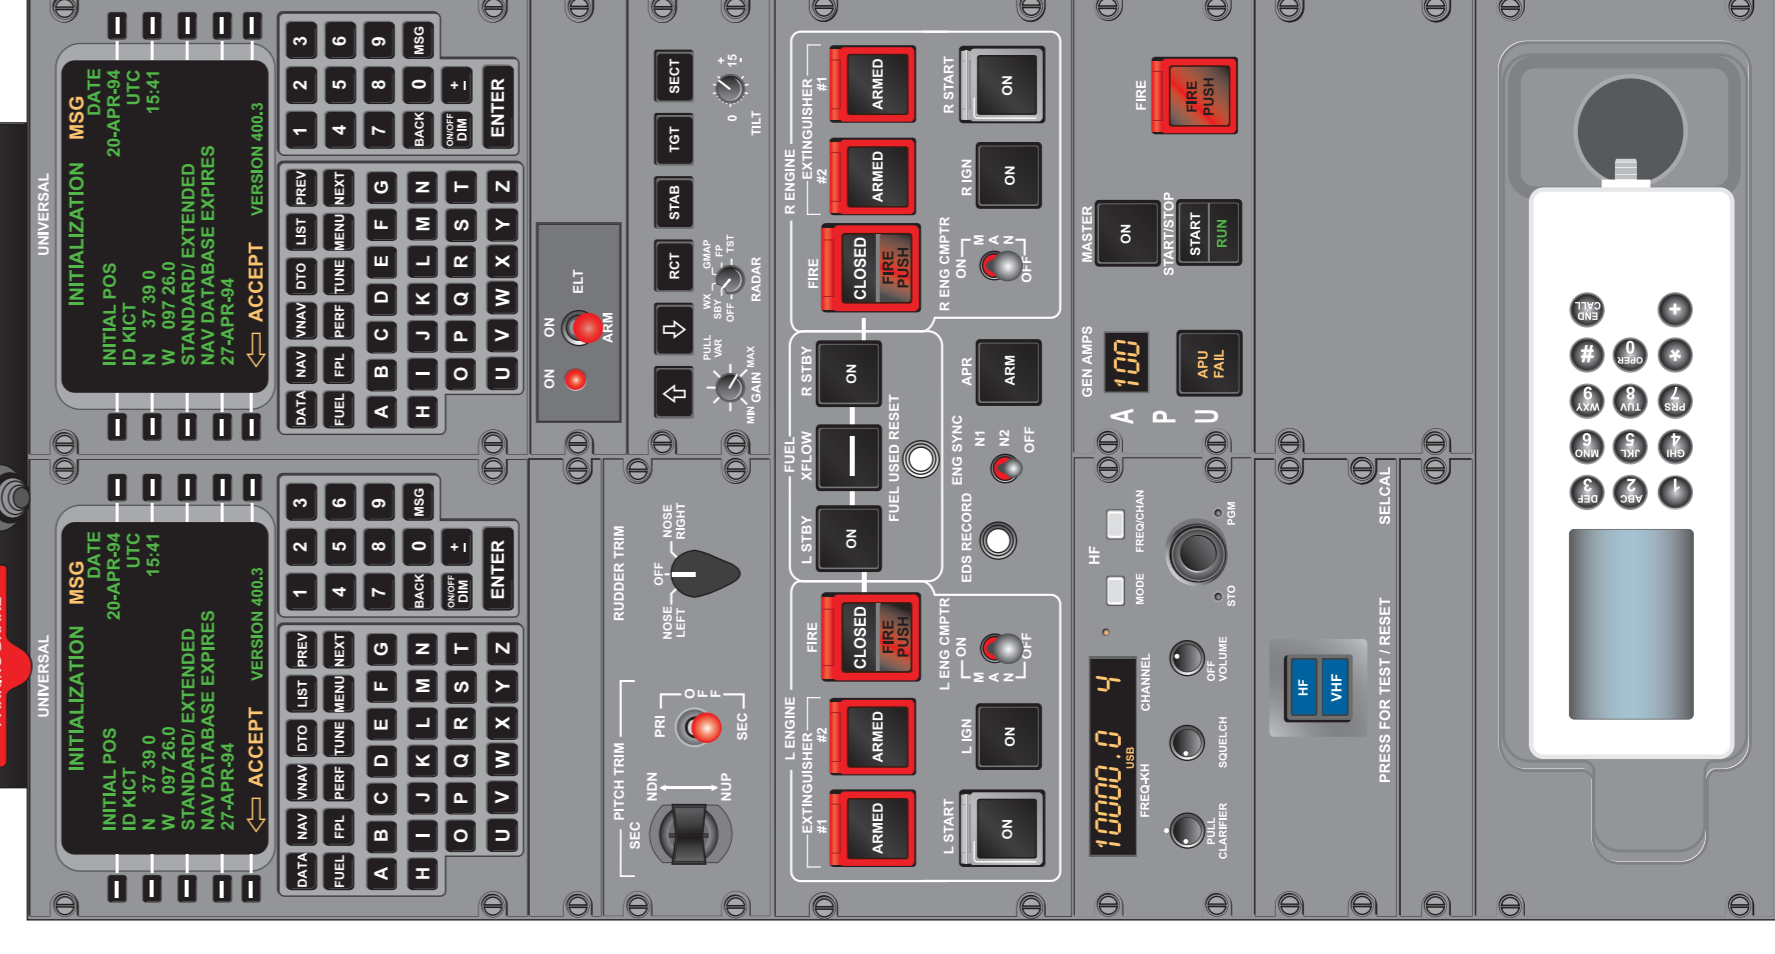

Fold Line — Die Cut Line — Die Cut Line

Die Cut Line — Fold Line