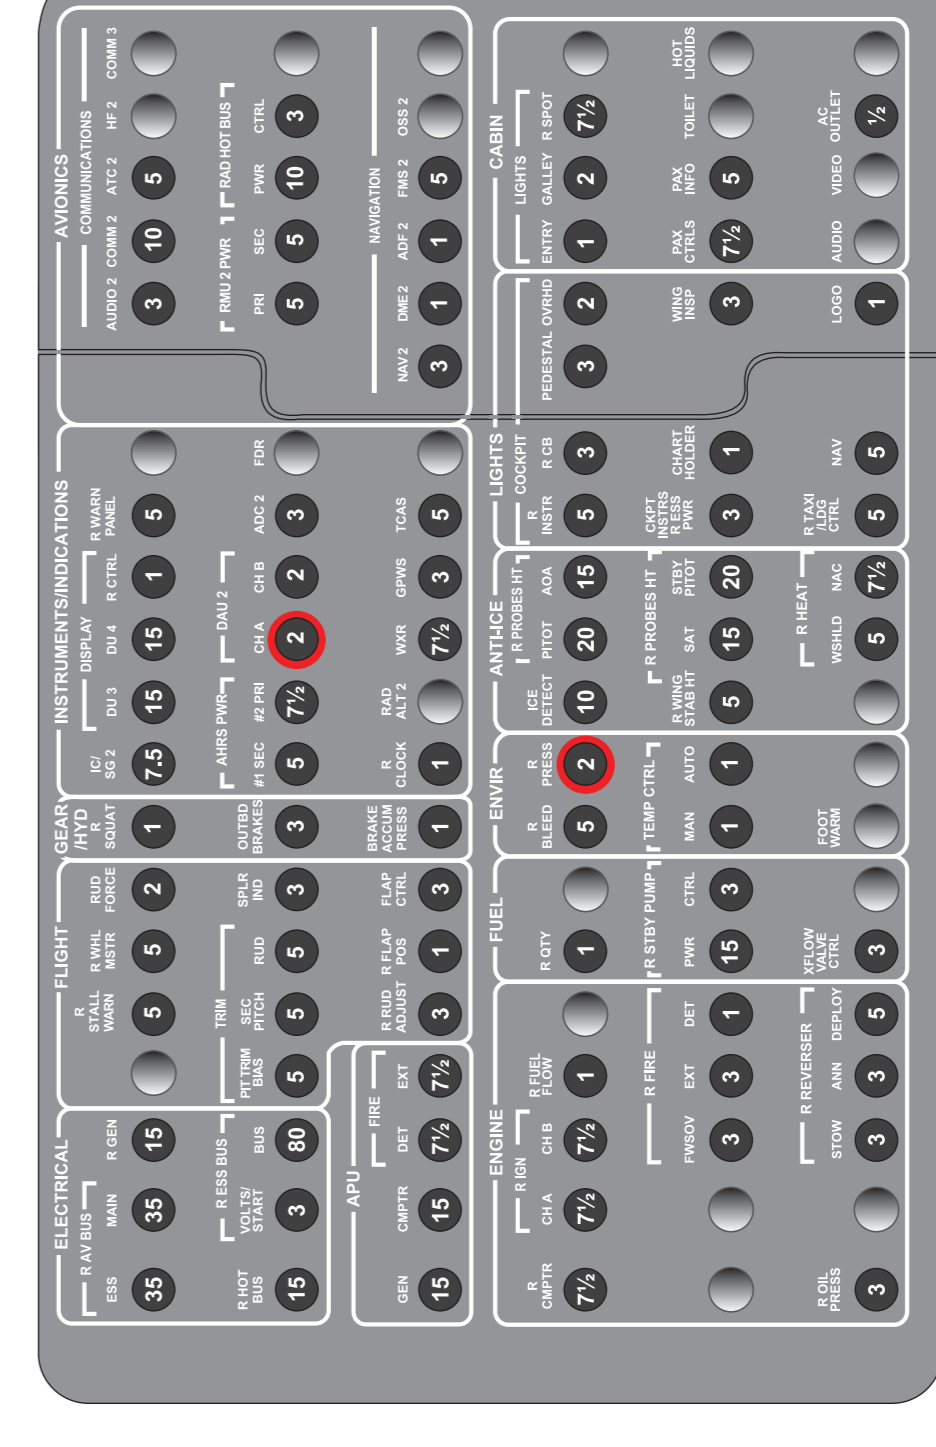

Fold Line — Die Cut Line — Die Cut Line

Die Cut Line — Fold Line