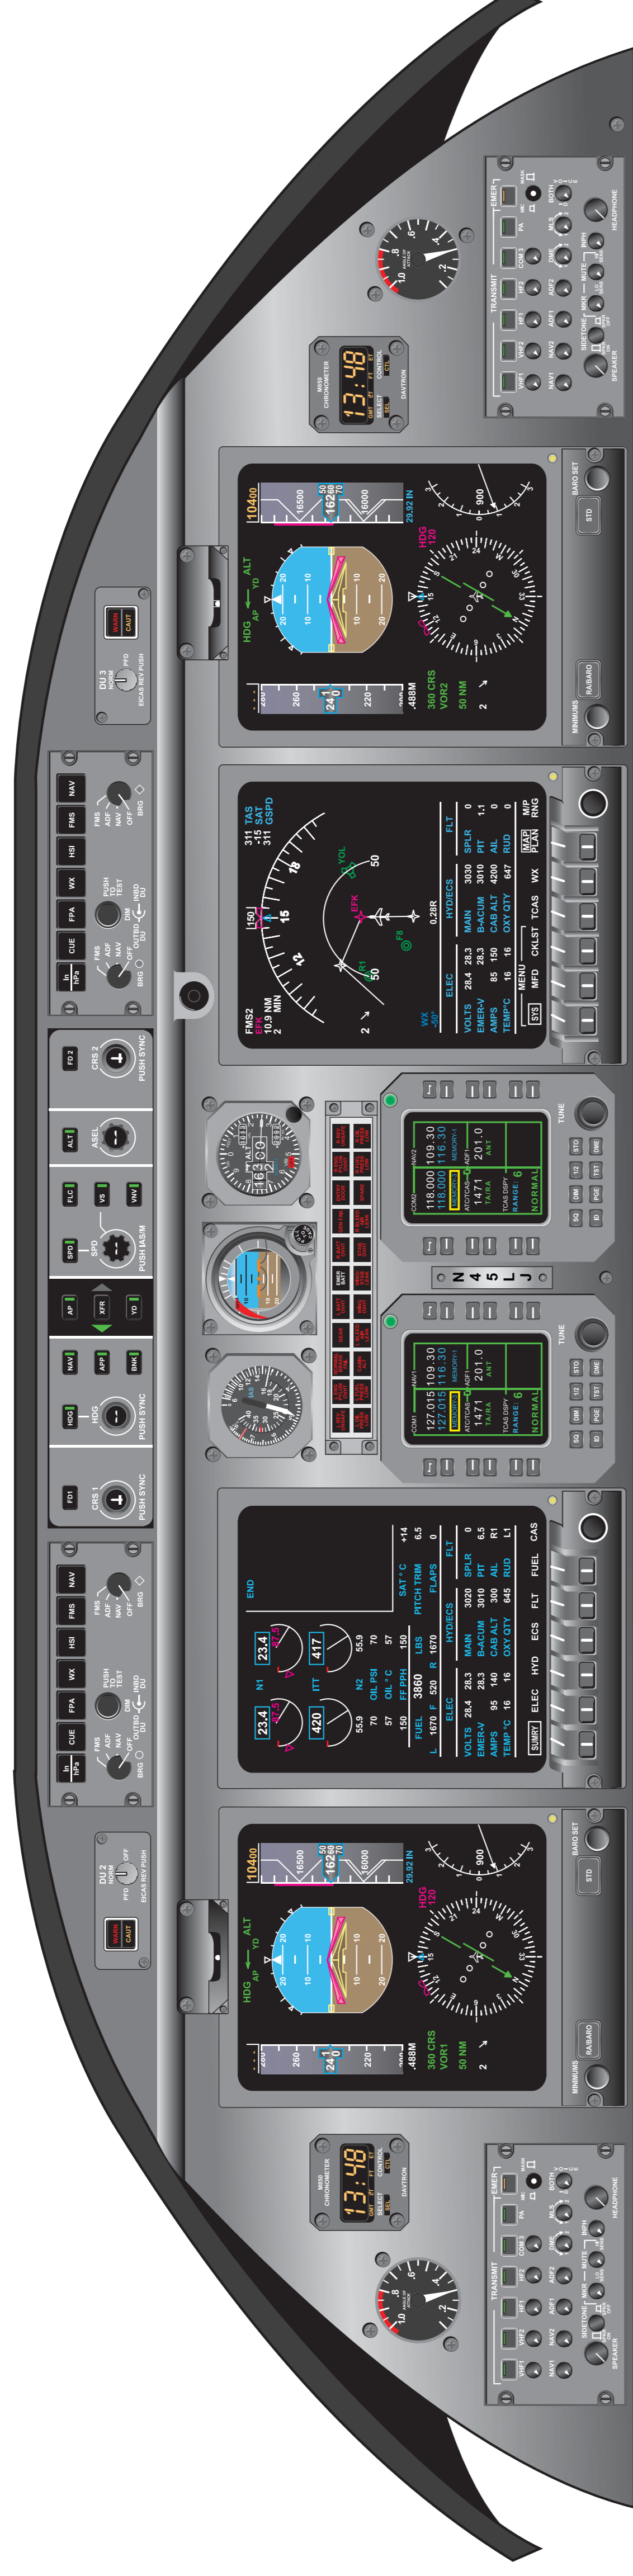

Fold Line

Fold Line