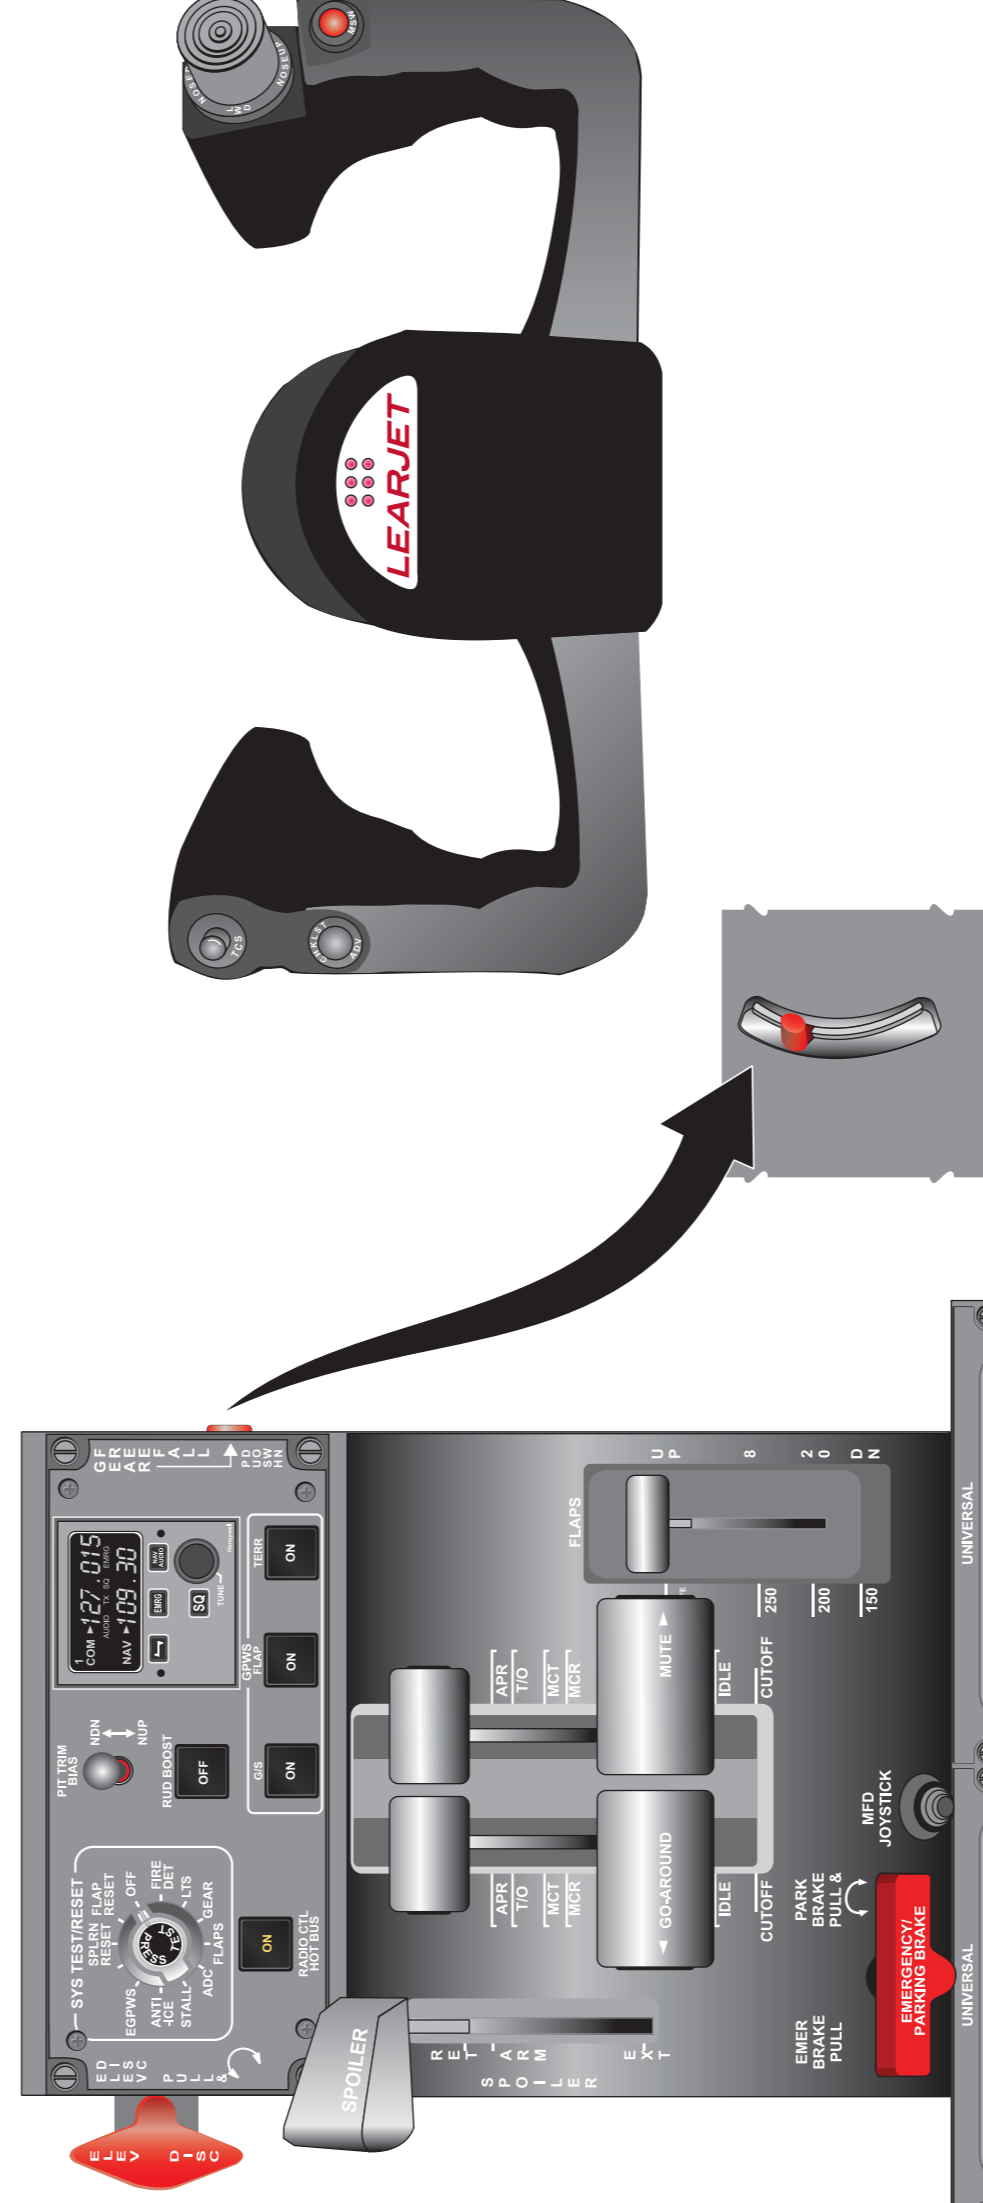

Die Cut Line — Fold Line