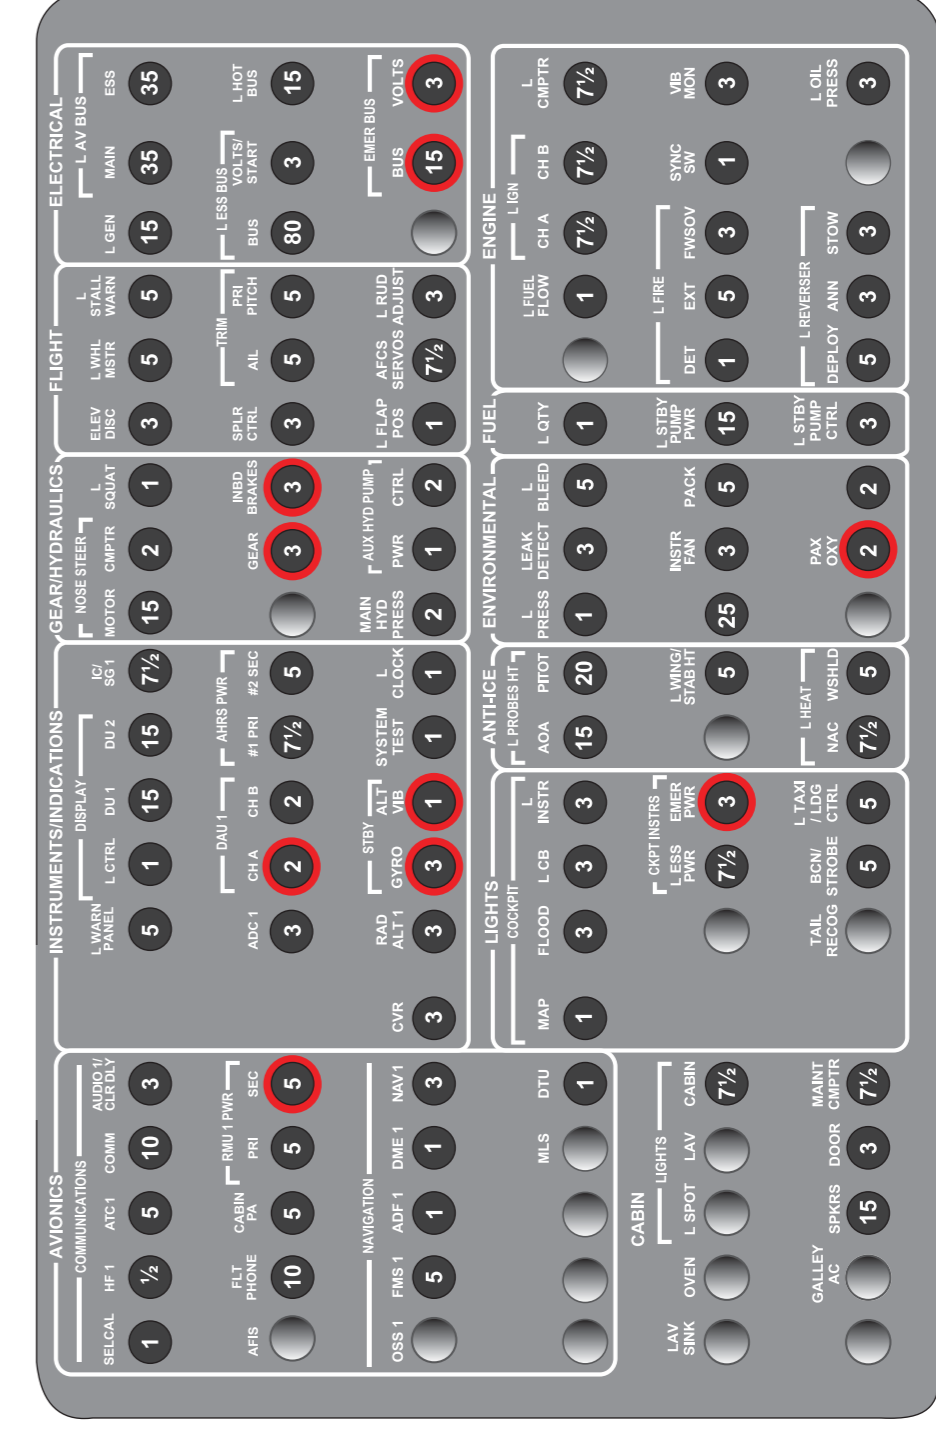

Fold Line — Die Cut Line — Die Cut Line

Die Cut Line — Fold Line